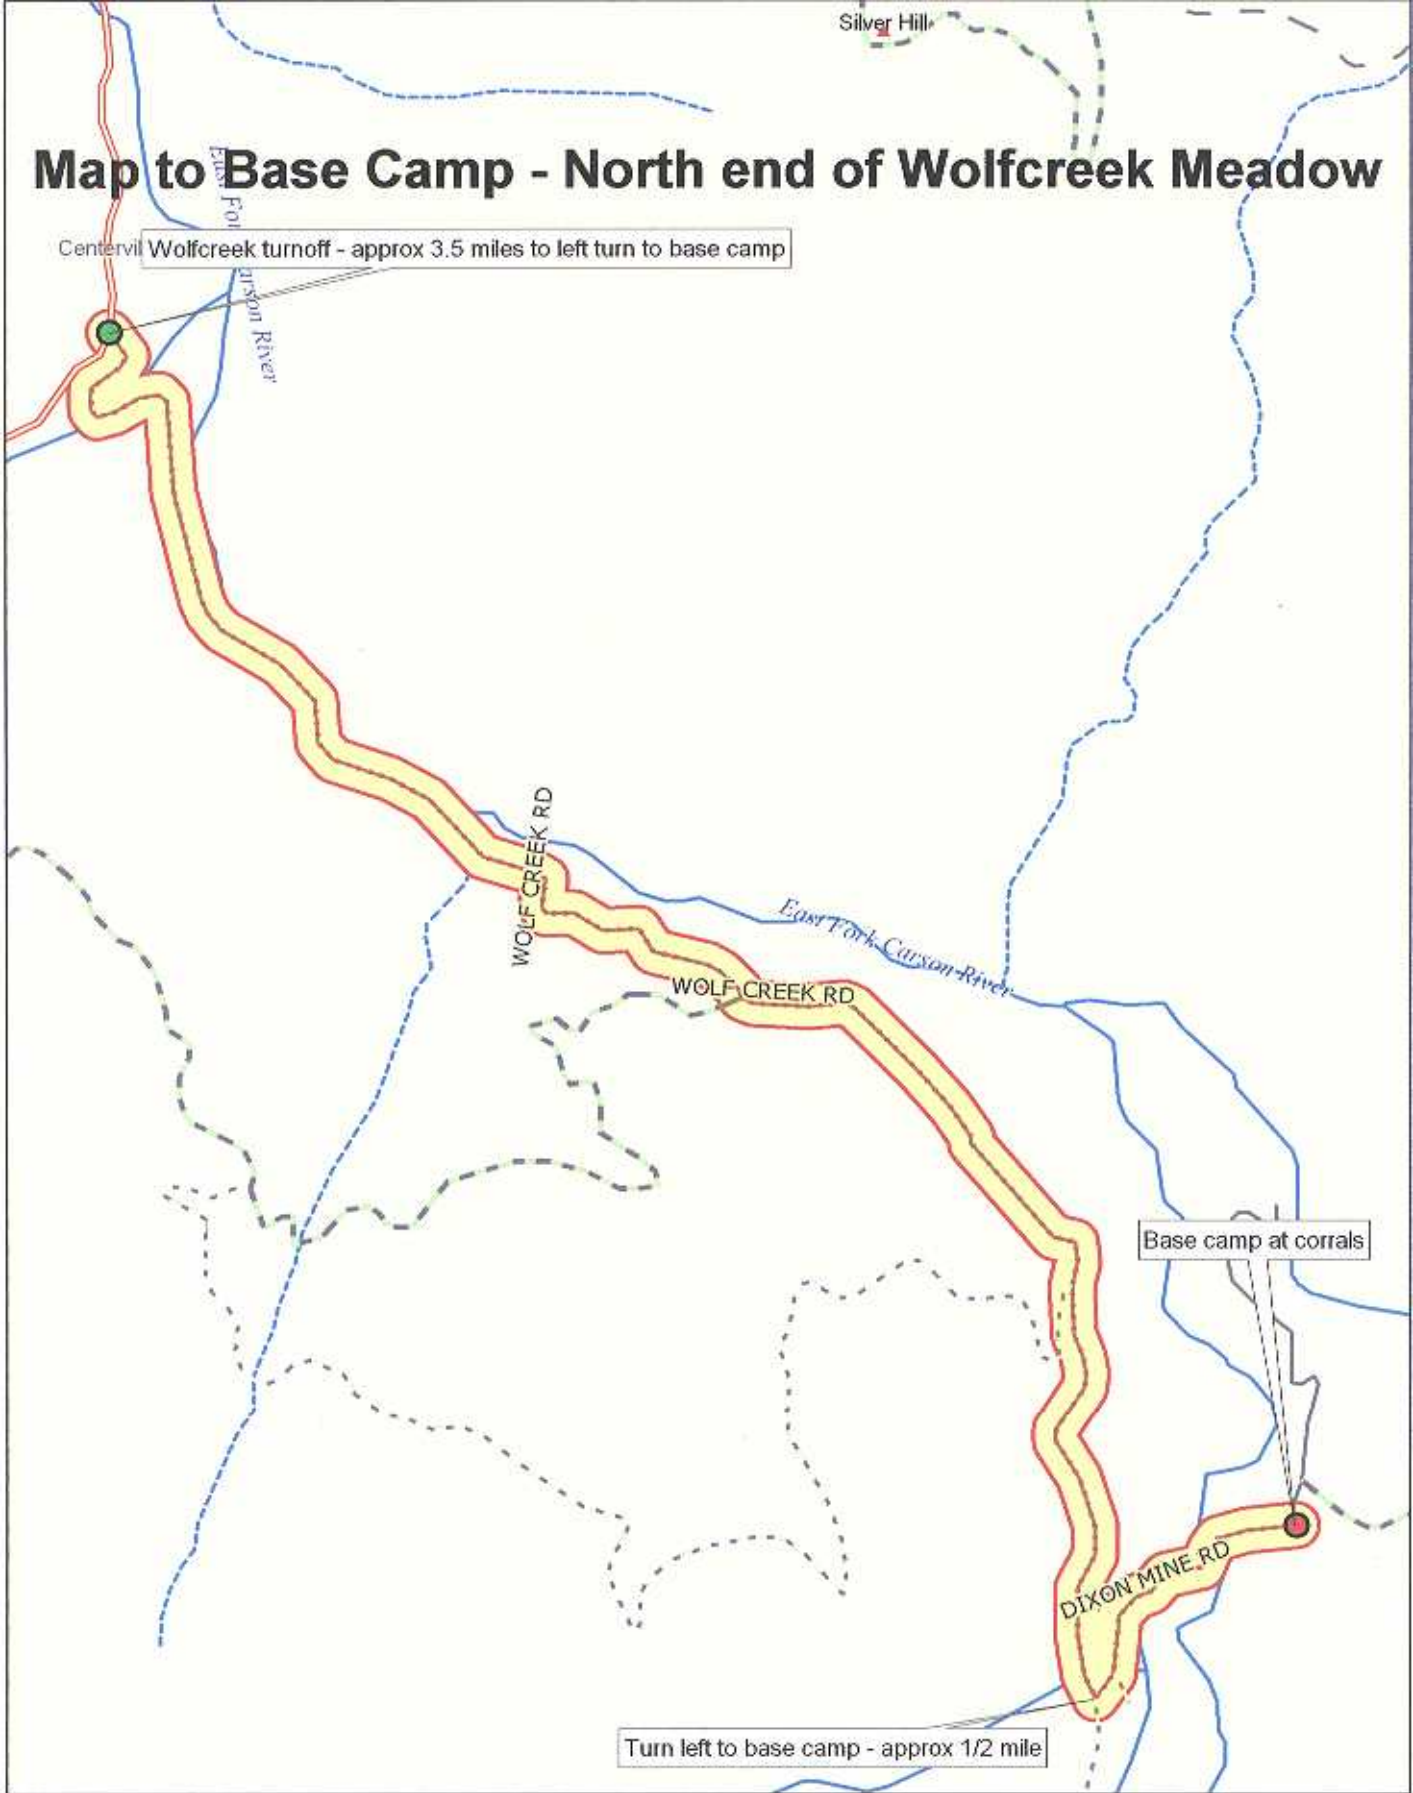

Silver Hill

Map to Base Camp - North end of Wolfcreek Meadow

Wolfcreek turnoff - approx 3.5 miles to left turn to base camp

Base camp at corrals

Turn left to base camp - approx 1/2 mile